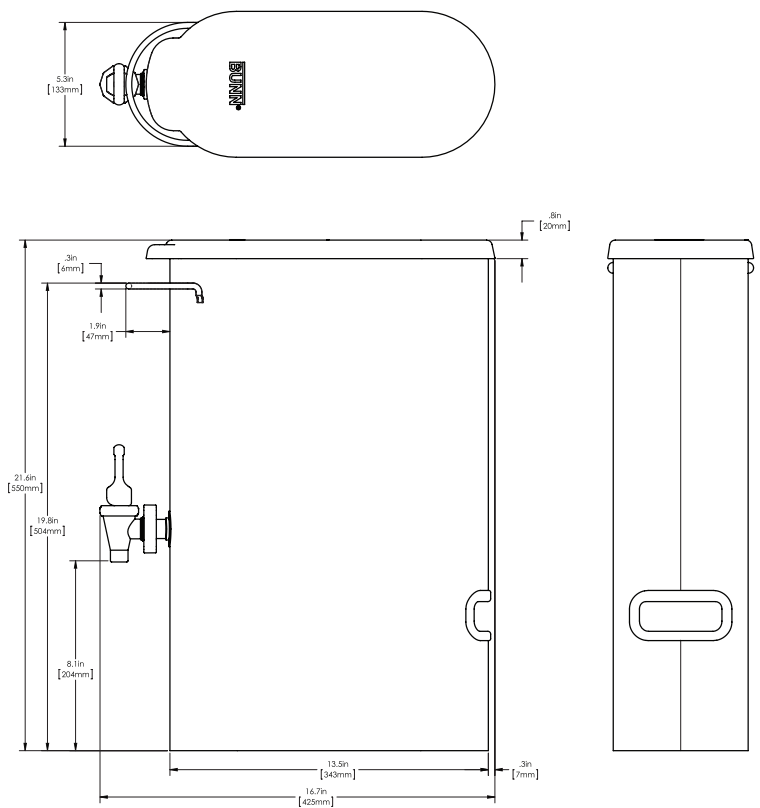

## Lipton TDO-N 3.5 Gallon Narrow Iced Tea Dispenser

Space-saving dispenser expands the variety of offerings in limited counter space

- Dispenser has 3.5gal (13.2L) capacity
- 8" (20.3cm) cup clearance
- Used with BUNN TB3, TB3Q, ITB and ITCB brewers with 29" (73.7cm) trunk height
- Sump reservoir assures complete dispensing of product
- Includes Sweet and Unsweet labels

DESCRIPTION				CAPACITY	SHIPPING	AGENCY
Product #	Model	Finish	Handles	Gallons Liters	lbs kgs	Listing
39600.0064	TDO-N 3.5 Dispenser	Stainless	front/back	3.5 13.2	10.15 4.6	

visit our new digital home at [BUNN.com](http://BUNN.com)