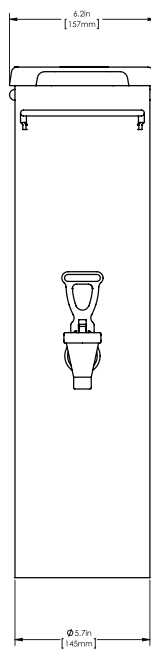

## Lipton TDO-N 3.5 Gallon Narrow Iced Tea Dispenser

Space-saving dispenser expands the variety of offerings in limited counter space

- Dispenser has 3.5gal (13.2L) capacity
- 8" (20.3cm) cup clearance
- Used with BUNN TB3, TB3Q, ITB and ITCB brewers with 29" (73.7cm) trunk height
- Sump reservoir assures complete dispensing of product
- Includes Sweet and Unsweet labels