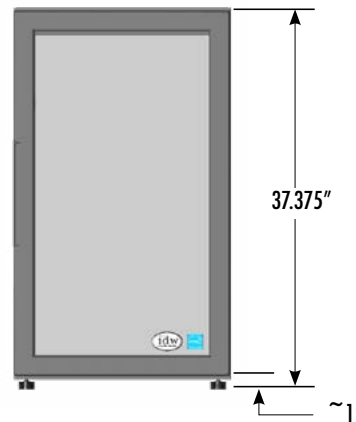

G-7f

COUNTERTOP COOLER

G-Series Coolers

FEATURES

- Exterior Dimensions (WDH): 21.375" x 23.75" x 37.375"
- Internal volume 5.5 ft³
- Dynamic LED Lighting In Door Provides Enhanced Product Illumination While Greatly Reducing Energy Consumption
- Forced Air Refrigeration System For Fast Product Temperature Pull Down
- High Impact Side Panel Graphics
- High Density Environmentally Friendly Insulation
- Utilizes Climate-Friendly Natural Refrigerant
- 3 Adjustable Powder-Coated Metal Shelves
- Double-paned, Low "E", Self-Closing Glass Door
- LED Interior Lighting
- Durable Pre-Painted Steel Cabinet and Heavy Duty Inner Liner
- Adjustable Temperature Control
- 9' Heavy Duty Power Cord

DIMENSIONS

Exterior: 21.375"W x 23.75"D x 37.375"H

Interior: 17.75"W x 17"D x 30.625"H

Upper Shelf: 17"W x 14.625"D

Lower Shelf: 17"W x 10.25"D

Internal Volume: 5.5 ft³

PACKOUT CAPACITIES

	Facings	Deep	Total Capacity	Total Rows
	3 Shelves	6 x 5	= 138*	5
	1 Shelf	6 x 4		
	Base	6 x 4		
	2 Shelves	6 x 5	= 108	4
	1 Shelf	6 x 4		
	Base	6 x 4		
	2 Shelves	6 x 5	= 84**	3
	Base	6 x 4		

* Additional shelves, beyond what is supplied with the cooler, may be required to achieve this maximum pack-out.
 ** 20oz pack-outs may vary depending on package size.

Info based on sample.

G-7f

COUNTERTOP COOLER

G-Series Coolers

EXTERIOR DIMENSIONS

INTERIOR DIMENSIONS

8825 Boston Place, Rancho Cucamonga CA 91730 | Toll: 877.307.2665 | Office: 909.447.8254 | Fax: 909.305.8756 | www.idw.global

The specifications contained herein are for illustrative marketing purposes only and are not intended to be relied upon in whole or in part. All creative works are the sole property of IDW, Inc. Any reproduction in part or as a whole without written permission from IDW, Inc. is prohibited.