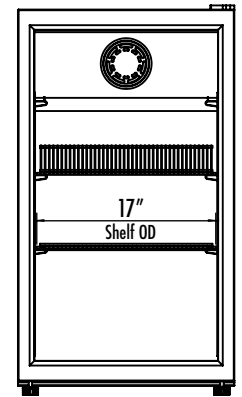

G-7f

COUNTERTOP COOLER

G-Series Coolers

FEATURES

- Exterior Dimensions (WDH): 21.375" x 23.75" x 37.375"
- Internal volume 5.5 ft³
- Dynamic LED Lighting In Door Provides Enhanced Product Illumination While Greatly Reducing Energy Consumption
- Forced Air Refrigeration System For Fast Product Temperature Pull Down
- High Impact Side Panel Graphics
- High Density Environmentally Friendly Insulation
- Utilizes Climate-Friendly Natural Refrigerant
- 3 Adjustable Powder-Coated Metal Shelves
- Double-paned, Low "E", Self-Closing Glass Door
- LED Interior Lighting
- Durable Pre-Painted Steel Cabinet and Heavy Duty Inner Liner
- Adjustable Temperature Control
- 9' Heavy Duty Power Cord

DIMENSIONS

Exterior: 21.375"W x 23.75"D x 37.375"H

Interior: 17.75"W x 17"D x 30.625"H

Upper Shelf: 17"W x 14.625"D

Lower Shelf: 17"W x 10.25"D

Internal Volume: 5.5 ft³

PACKOUT CAPACITIES

	Facings	Deep	Total Capacity	Total Rows
	3 Shelves	6 x 5	= 138*	5
	1 Shelf	6 x 4		
	Base	6 x 4		
	2 Shelves	6 x 5	= 108	4
	1 Shelf	6 x 4		
	Base	6 x 4		
	2 Shelves	6 x 5	= 84**	3
	Base	6 x 4		

* Additional shelves, beyond what is supplied with the cooler, may be required to achieve this maximum pack-out.
 ** 20oz pack-outs may vary depending on package size.

Info based on sample.

G-7f

COUNTERTOP COOLER

G-Series Coolers

EXTERIOR DIMENSIONS

INTERIOR DIMENSIONS

8825 Boston Place, Rancho Cucamonga CA 91730 | Toll: 877.307.2665 | Office: 909.447.8254 | Fax: 909.305.8756 | www.idw.global

The specifications contained herein are for illustrative marketing purposes only and are not intended to be relied upon in whole or in part. All creative works are the sole property of IDW, Inc. Any reproduction in part or as a whole without written permission from IDW, Inc. is prohibited.