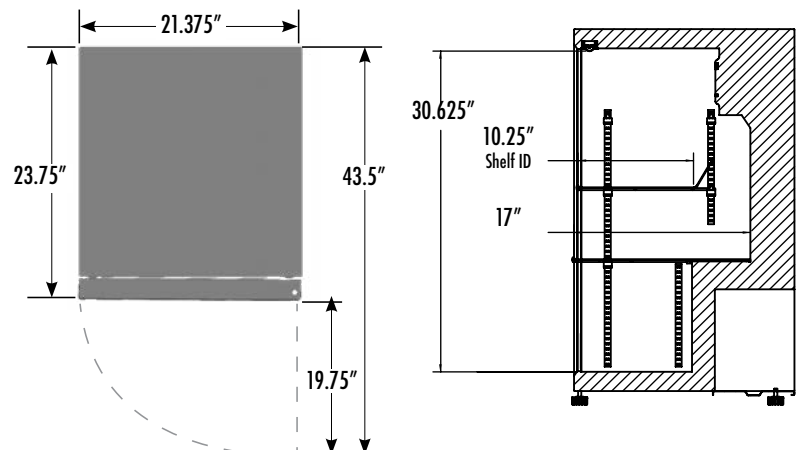

G-7f

COUNTERTOP COOLER

G-Series Coolers

FEATURES

- Exterior Dimensions (WDH): 21.375" x 23.75" x 37.375"
- Internal volume 5.5 ft³
- Dynamic LED Lighting In Door Provides Enhanced Product Illumination While Greatly Reducing Energy Consumption
- Forced Air Refrigeration System For Fast Product Temperature Pull Down
- High Impact Side Panel Graphics
- High Density Environmentally Friendly Insulation
- Utilizes Climate-Friendly Natural Refrigerant
- 3 Adjustable Powder-Coated Metal Shelves
- Double-paned, Low "E", Self-Closing Glass Door
- LED Interior Lighting
- Durable Pre-Painted Steel Cabinet and Heavy Duty Inner Liner
- Adjustable Temperature Control
- 9' Heavy Duty Power Cord

DIMENSIONS

Exterior: 21.375"W x 23.75"D x 37.375"H

Interior: 17.75"W x 17"D x 30.625"H

Upper Shelf: 17"W x 14.625"D

Lower Shelf: 17"W x 10.25"D

Internal Volume: 5.5 ft³

PACKOUT CAPACITIES

	Facings	Deep	Total Capacity	Total Rows
	3 Shelves	6 x 5	= 138*	5
	1 Shelf	6 x 4		
	Base	6 x 4		
	2 Shelves	6 x 5	= 108	4
	1 Shelf	6 x 4		
	Base	6 x 4		
	2 Shelves	6 x 5	= 84**	3
	Base	6 x 4		

* Additional shelves, beyond what is supplied with the cooler, may be required to achieve this maximum pack-out.
 ** 20oz pack-outs may vary depending on package size.

Info based on sample.

G-7f

COUNTERTOP COOLER

G-Series Coolers

EXTERIOR DIMENSIONS

INTERIOR DIMENSIONS

8825 Boston Place, Rancho Cucamonga CA 91730 | Toll: 877.307.2665 | Office: 909.447.8254 | Fax: 909.305.8756 | www.idw.global

The specifications contained herein are for illustrative marketing purposes only and are not intended to be relied upon in whole or in part. All creative works are the sole property of IDW, Inc. Any reproduction in part or as a whole without written permission from IDW, Inc. is prohibited.